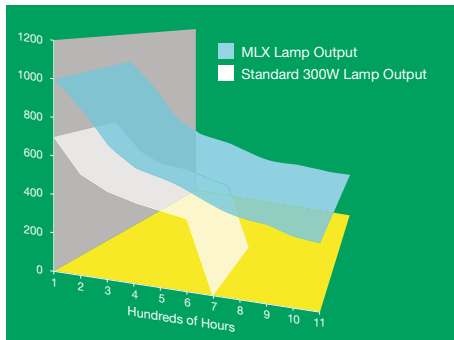

The whitest and brightest Xenon light from Integra

15% brighter

True 1000 hour warranty on Xenon lamp (not pro-rated)

New Smart Fan technology runs quieter and cooler

- Temperature-sensing feature adjusts Smart Fan speed to compensate for operating room air temperature
- Cooler running extends lamp life

MLX lamp stays brighter longer than standard 300W lamps*

1 – Stand-by Button

- Eliminates “stray” light when headlight is unplugged
- Saves lamp hours by automatically shutting off lamp after 15 minutes in “stand by” mode

2 – LCD Screen

- Displays lamp and system hours as well as system diagnostics

3 – Membrane Activation Switch

- Digitally controls light intensity in accurate 5% increments
- Activates display of system status

* Data on file at Integra