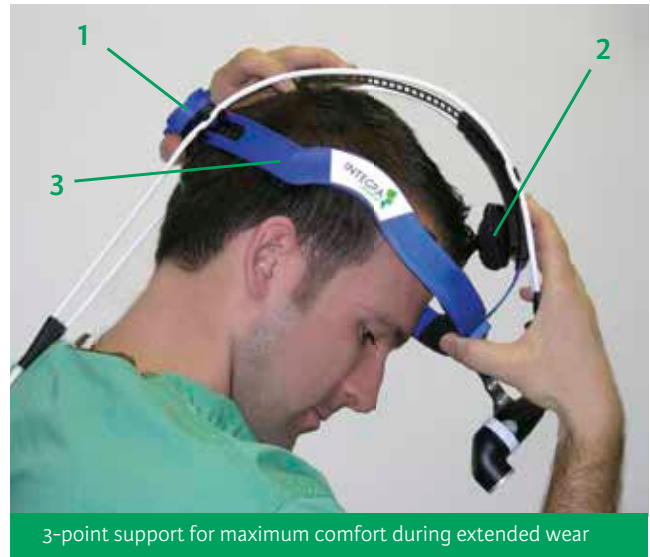

### 1 – Occipital Basket

- Balances and distributes the weight of the headlight and reduces neck strain

### 3 – Adjustable Headband

- Provides perfect sizing without temporal compression