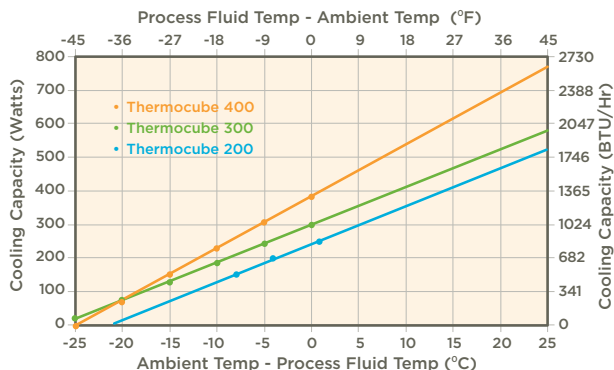

Solid State
COOLING SYSTEMS
Temperature Control...Precisely.

The Right Temperature Without Fail

Solid State Cooling Systems

Compact, refrigerant-free and ultra-reliable thermoelectric technology

Available in 200, 300 and 400 Watt capacities, ThermoCube delivers whisper-quiet, vibration-free thermal control to ± 0.05 °C, even near ambient. Built on a core of thermoelectric modules with lifetimes exceeding 200,000 hours, it also offers worldwide power compatibility with its standard, universal power input. Our variable voltage power control means you efficiently draw power only as you need it.

SPECIFICATIONS

Operating Range	+5 to 50 °C standard range (down to -5 °C with low temp option) (up to 65 °C with high temp option)
Repeatability	± 0.05 °C, even near ambient
Cooling Capacity	200, 300 or 400 Watts at 25 °C (25 °C ambient with water) See cooling curves
Modes	Fixed setpoint, cycling
Noise	63 dBA at 3 feet (60 or 49 dBA optional)
Coolant	Water/glycol mixture, industrial water, DI water, Galden/Fluorinert, or HFE
Coolant Fittings	1/4" John Guest standard, many options
Pumps	8 pump choices, see pump curves
Wetted Materials	Aluminum, polymers, stainless steel
Size (L x W x H)	12.75 x 11.0 x 12.75" (32.4 x 28 x 32.4 cm)
Weight	28 lbs. (12.7 kg) (with basic options)
Power	100-240 VAC, 50 or 60 Hz, 7 Amp max
Standards	CE, TUV listed to CSA/UL 61010-1
Alarms	TTL (temp and system failure), Dry contact optional
Communications	RS232 optional
Warranty	2 years