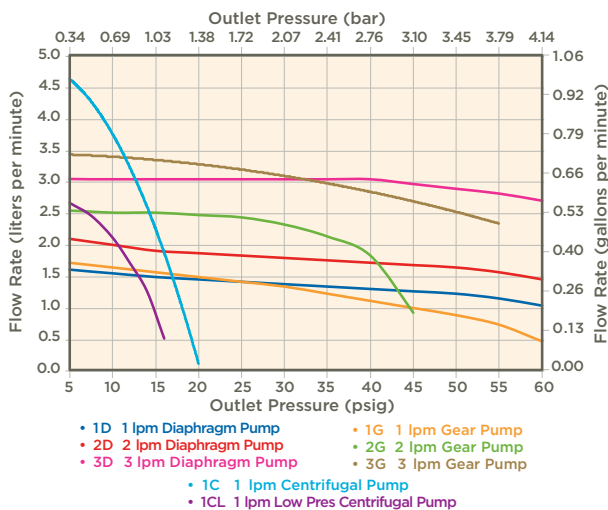

THERMOCUBE PUMP CURVES